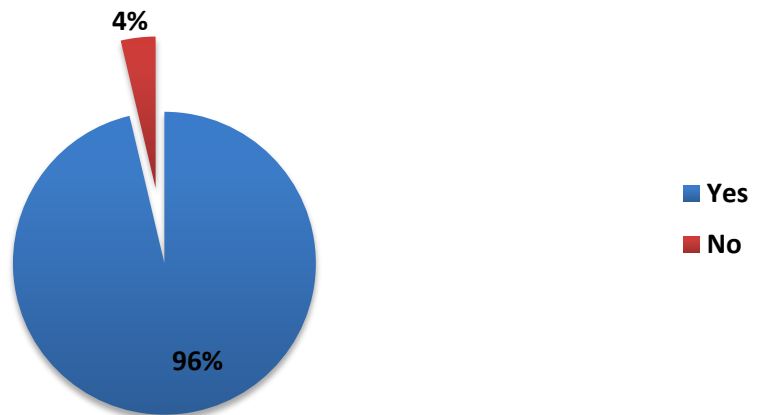

Do you plan to participate in the National Online Dialogue on Transit Worker Assault?

Answer	Count
Yes	130
No	5
Total	135