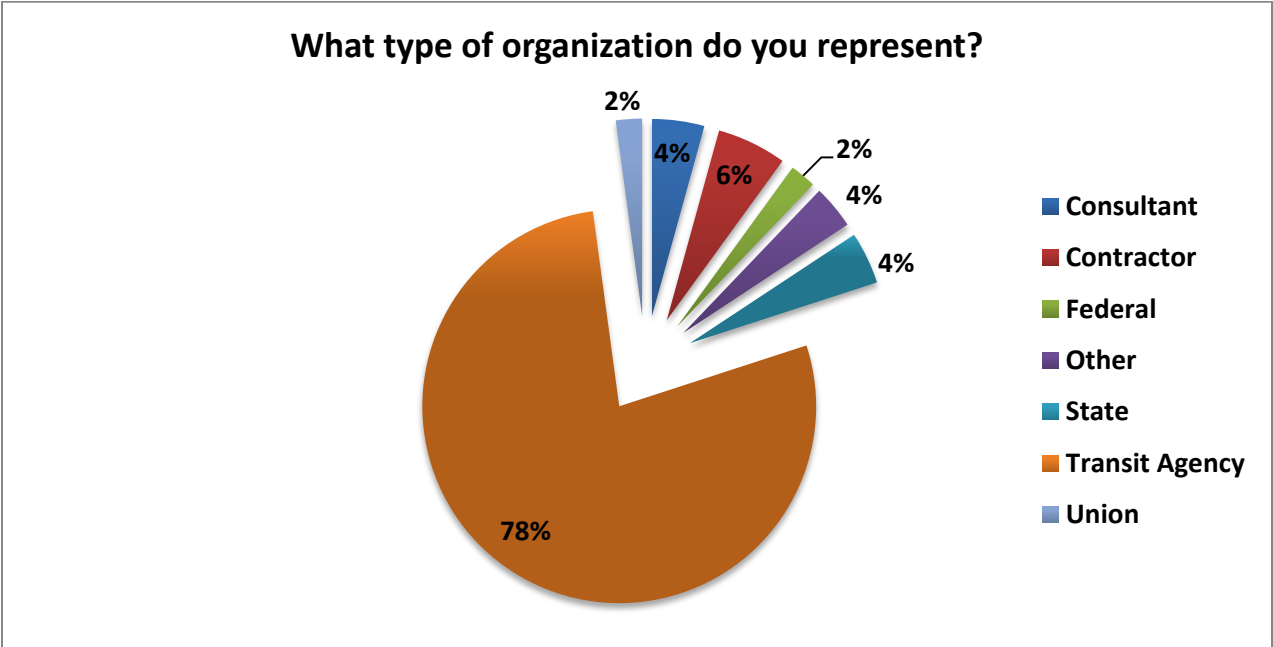

Transit Worker Assault Online Dialogue Webinar Poll Questions

Answer	Count
Consultant	6
Contractor	8
Federal	3
Other	5
State	6
Transit Agency	109
Union	3
Total	140

Has your organization implemented strategies to mitigate the risk of assault of its employees?

Answer	Count
Yes	90
No	37
Total	127

Do you plan to participate in the National Online Dialogue on Transit Worker Assault?

Answer	Count
Yes	130
No	5
Total	135